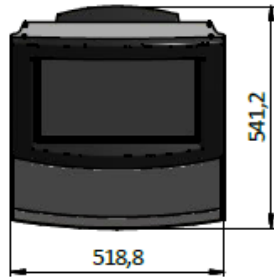

# Basic 19"

PC size:  
width 320 mm  
height 370 mm  
depth 90 mm