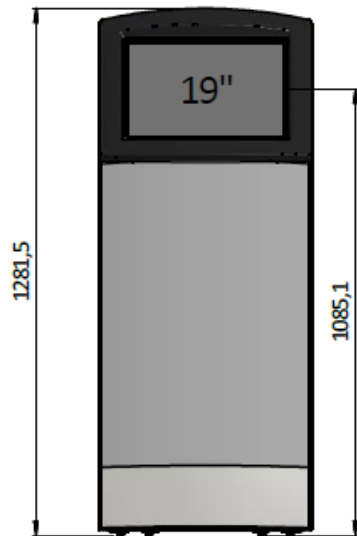

# Basic 19"

PC size:  
width 320 mm  
height 370 mm  
depth 90 mm