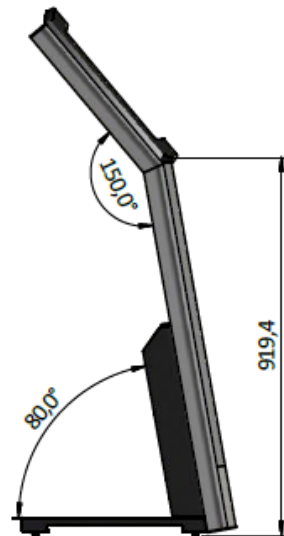

# Basic 19"

PC size:  
width 320 mm  
height 370 mm  
depth 90 mm