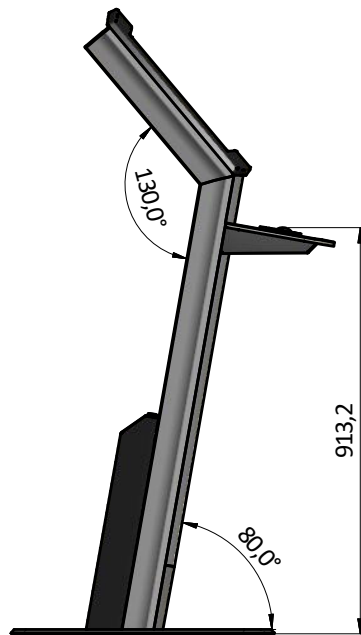

Tilt 19"

Keyboard

PC size:
width 320 mm
height 370 mm
depth 110 mm