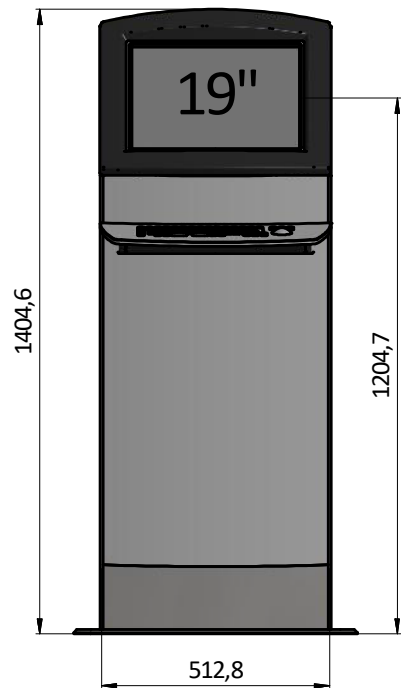

Tilt 19"

Keyboard

PC size:
width 320 mm
height 370 mm
depth 110 mm