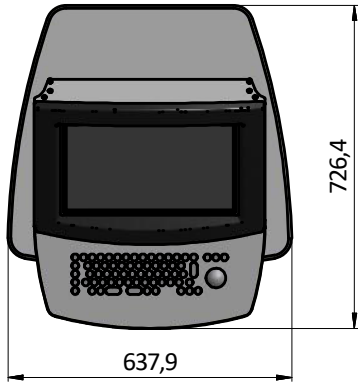

Tilt 19"

Keyboard

PC size:
width 320 mm
height 370 mm
depth 110 mm