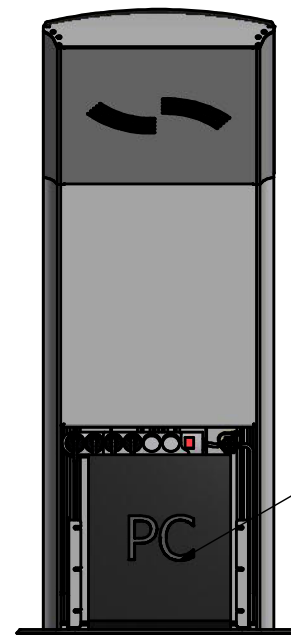

Tilt 19"

Keyboard

PC size:
width 320 mm
height 370 mm
depth 110 mm